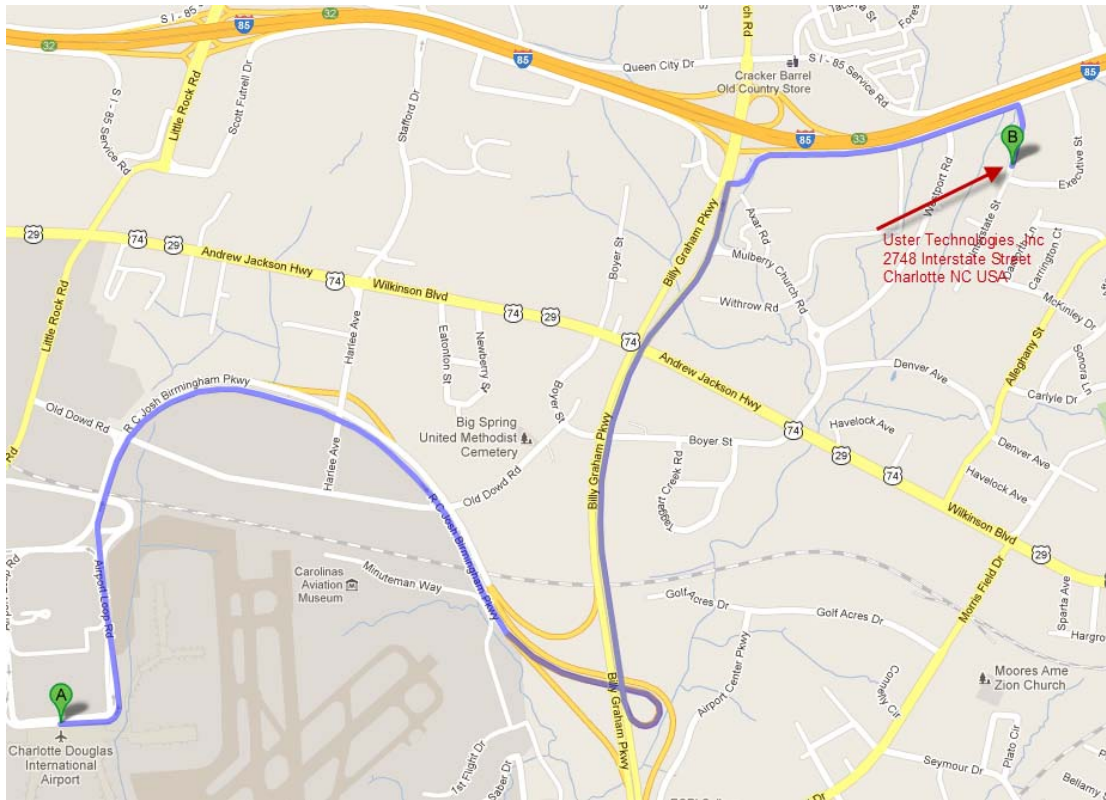

Directions to UsterTechnologies, Inc.
2748 Interstate Street, Suite B
Charlotte, NC 28208

Phone +1 704 392 74 21

**Driving directions to 2748 Interstate St,
Charlotte, NC 28208**

A Charlotte/Douglas International Airport
5501 Josh Birmingham Pkwy
Charlotte, NC 28208

- 1. Head east on Airport Loop Rd toward Airport Parking Dr
0.4 mi
- 2. Slight right onto R C Josh Birmingham Pkwy
1.3 mi
- 3. Keep left at the fork, follow signs for Billy Graham Parkway N/Interstate 85 and merge onto Billy Graham Pkwy
1.6 mi
- 4. Turn right onto S I - 85 Service Rd/Scott Futrell Dr
0.6 mi
- 5. Turn right onto Interstate St
Destination will be on the right
0.1 mi

B 2748 Interstate St
Charlotte, NC 28208